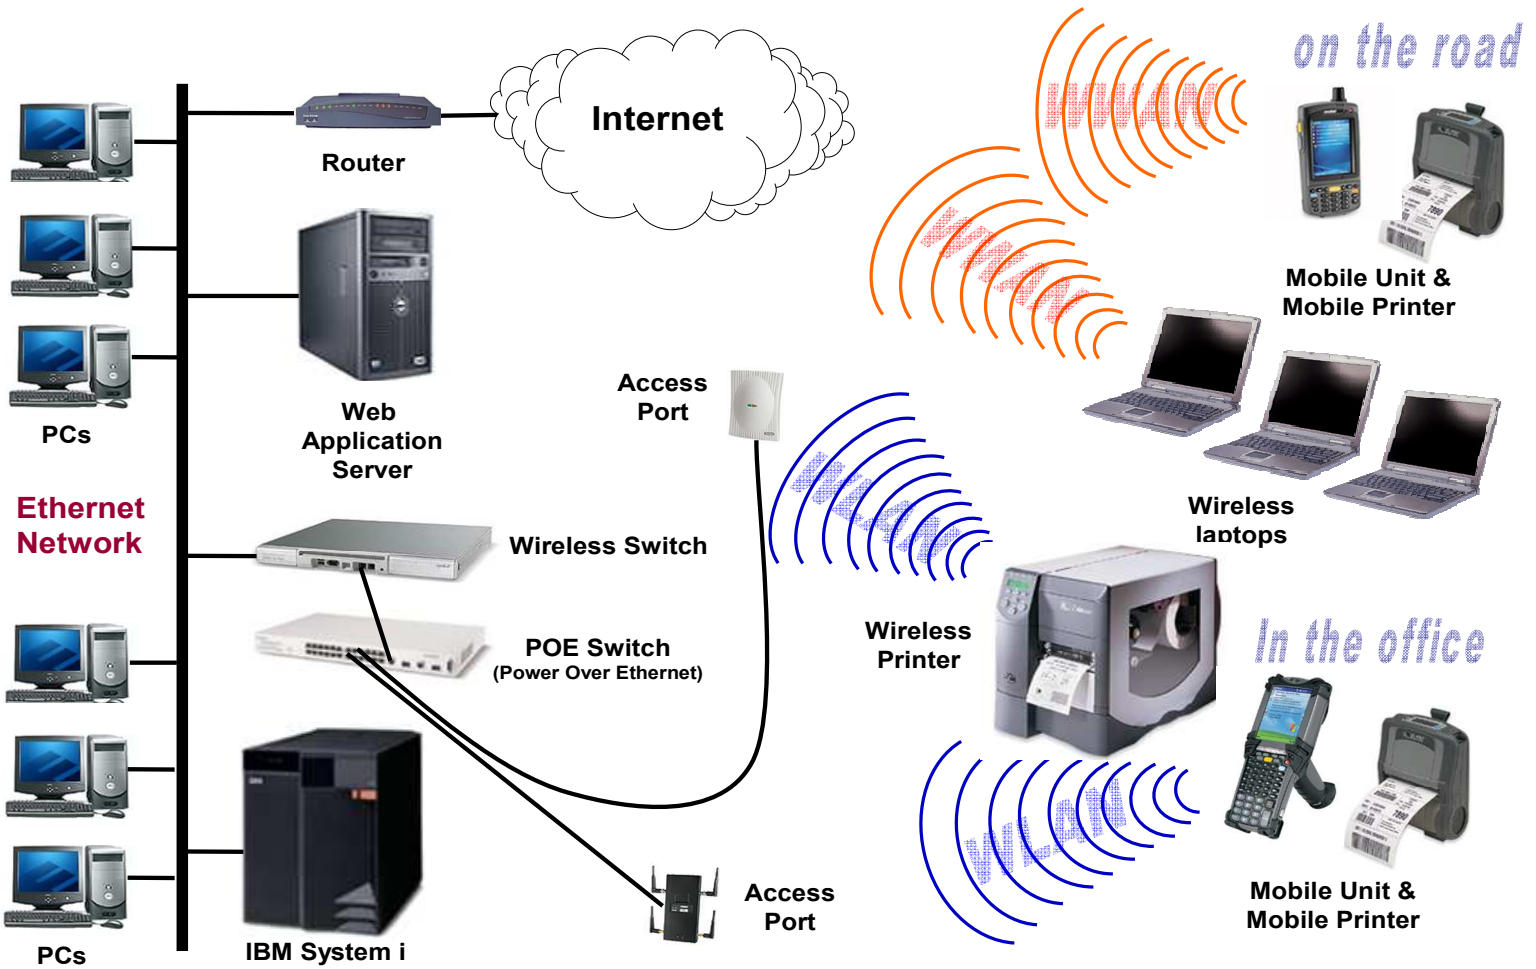

The following are the minimum requirements for implementing the QUICK® Mobile Computing/Bar Coding Interfaces for SunGard public administration and public safety applications.

QUICK® Interface Overview Diagram

Web Application Server

- Microsoft® IIS 6.0
- Microsoft® .NET Framework 2.0
- IBM® iSeries Access V5R3M0 or higher (latest PTFs)
  - Only Data Access Component / .Net Data Provider

IBM System i

- V5R3M0 or higher
- SunGard® Public Admin or Public Safety Bar Coding Interface at 5.0.9.0 or higher

Motorola MC70 or MC9090

- QUICK® Interface For SunGard
- Microsoft® Windows Mobile 5.0
- Microsoft® .NET Compact Framework 2.0 SP2
- SQL Mobile Edition 2005